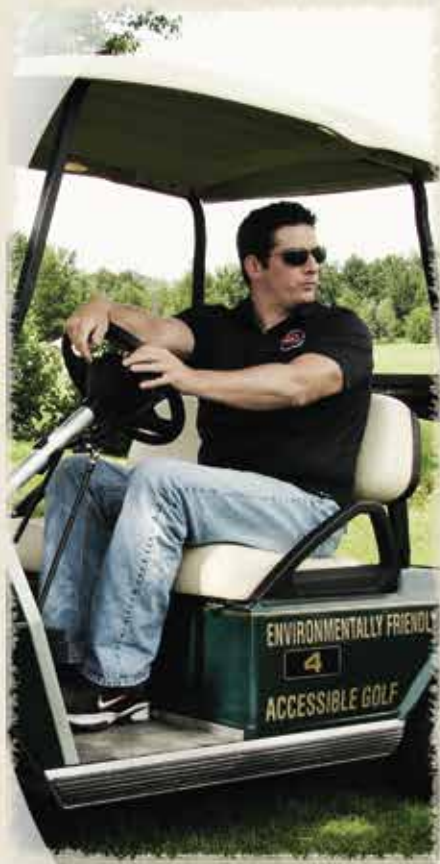

## SURE GRIP RECREATION

Sure Grip's push/rock hand controls have always given drivers great control of their vehicle on the road. That same great control is available off the road with Sure Grip's line of recreational controls designed to fit off-road utility vehicles. The upright position of the push/rock handle allows for superior control when heading off the beaten path.

Sure Grip also offers controls designed for popular brands of golf carts, which makes shooting 18 holes or just cruising in your golf cart easier than ever.

Toll Free: 1-888-370-5050 Fax: 1-800-506-6666  
Email: [suregrip@suregrip-hvl.com](mailto:suregrip@suregrip-hvl.com) Web: [www.suregrip-hvl.com](http://www.suregrip-hvl.com)

# SURE GRIP RECREATION

Helping you take back  
the great outdoors.